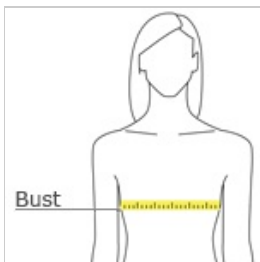

- 360 g/m2 95/5 polyester/elastane luxe heathered stretch fleece
- Mid-weight luxe stretch fleece poncho
- Cowl neck
- Front pouch pocket
- Overlay tape binding on cuffs and hem
- Split high/low hem for a feminine touch and added coverage
- Contrast The North Face logo heat transfer on right back shoulder

front

back

## HOW TO MEASURE

**BUST**  
Measure under the arm and around the fullest part of the bust with arms down, keeping tape horizontal.